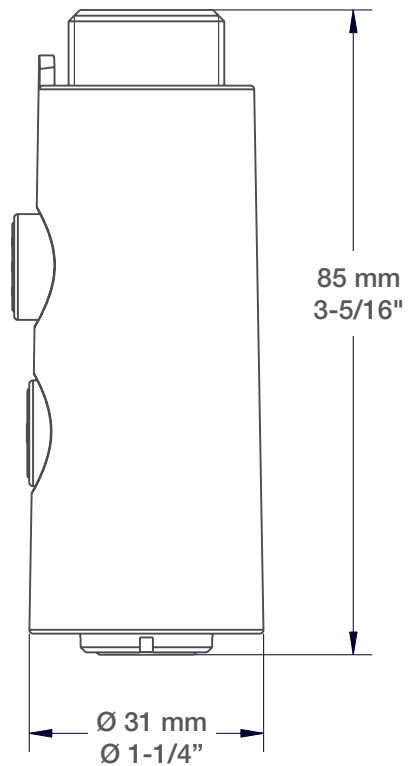

BARIL PRO

Fiche Technique / Spec Sheet
DOU-6077-42-CC

Description

- Douchette 2 jets
- Pull-down spray head with 2 spray modes

Finis disponibles / Available finishes

- CC: Chrome /Chrome
- KK: Noir mat /Matte black
- SS: Acier inoxydable /Stainless Steel