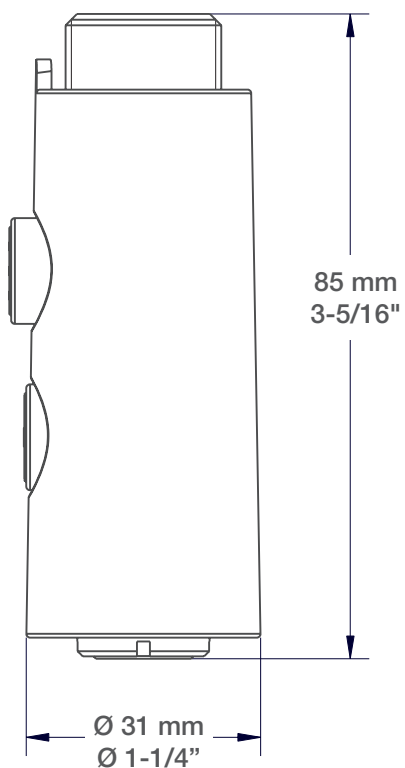

BARIL PRO

Fiche Technique / Spec Sheet
DOU-6077-42-KK

Description

- Douchette 2 jets
- Pull-down spray head with 2 spray modes

Finis disponibles / Available finishes

- CC: Chrome /Chrome
- KK: Noir mat /Matte black
- SS: Acier inoxydable /Stainless Steel