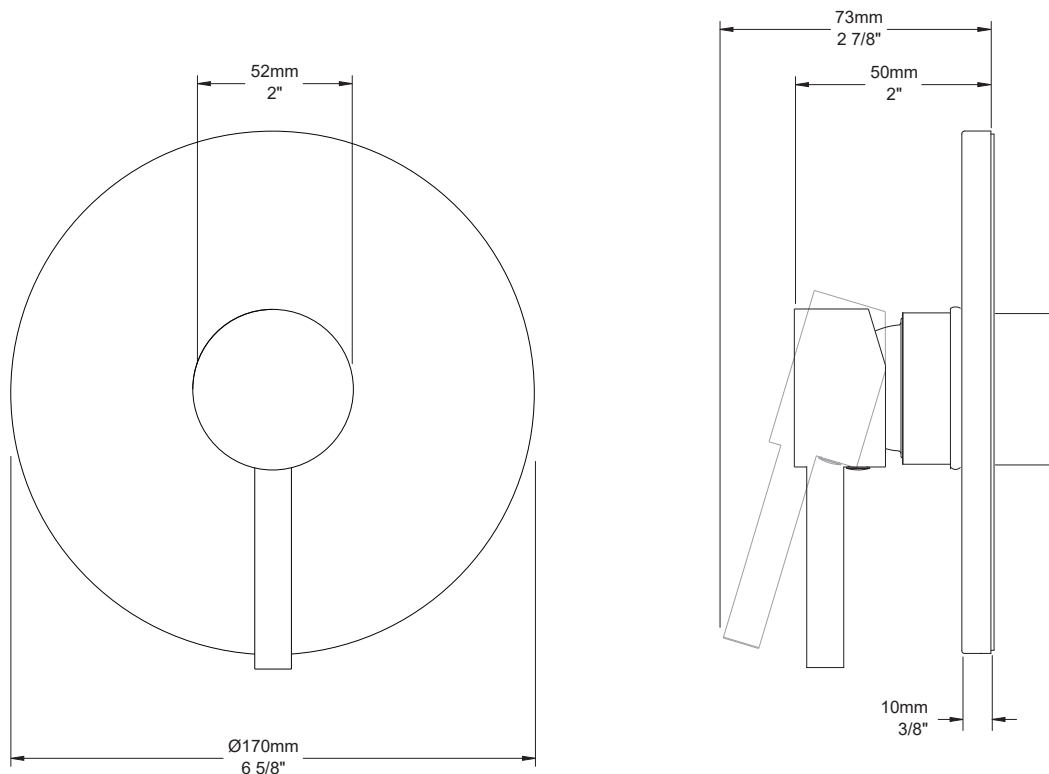

Trim for P type valve

Features

- No visible screws
- Trim plate supported by a clip plate
- Order one of the following rough-in valves to complete the trim:
 - RVA-9020-00-P: Rough-in pressure balanced volume control valve (welded copper)
 - RVA-9020-P0-P: Rough-in pressure balanced volume control valve (PEX)
 - RVA-9020-W0-P: Rough-in pressure balanced volume control valve (EXPANSION PEX)
 - RVA-9040-00-P: Rough-in pressure balanced volume control valve (welded copper)
 - RVA-9040-P0-P: Rough-in pressure balanced volume control valve (PEX)
 - RVA-9040-W0-P: Rough-in pressure balanced volume control valve (EXPANSION PEX)

Available finishes

CC : Chrome

KK : Matte black

EN

Douchette à glissière 3 jets

Caractéristiques

- Boyau flexible 150 cm (59"), écrou conique tournant avec 2 clapets anti-retour
- Boyau en PVC pour le fini KK ou en métal pour le fini chrome
- Douchette 3 jets facile à nettoyer (max : 2 gpm (7,6 L/min))
- 1 embout ajustable en hauteur