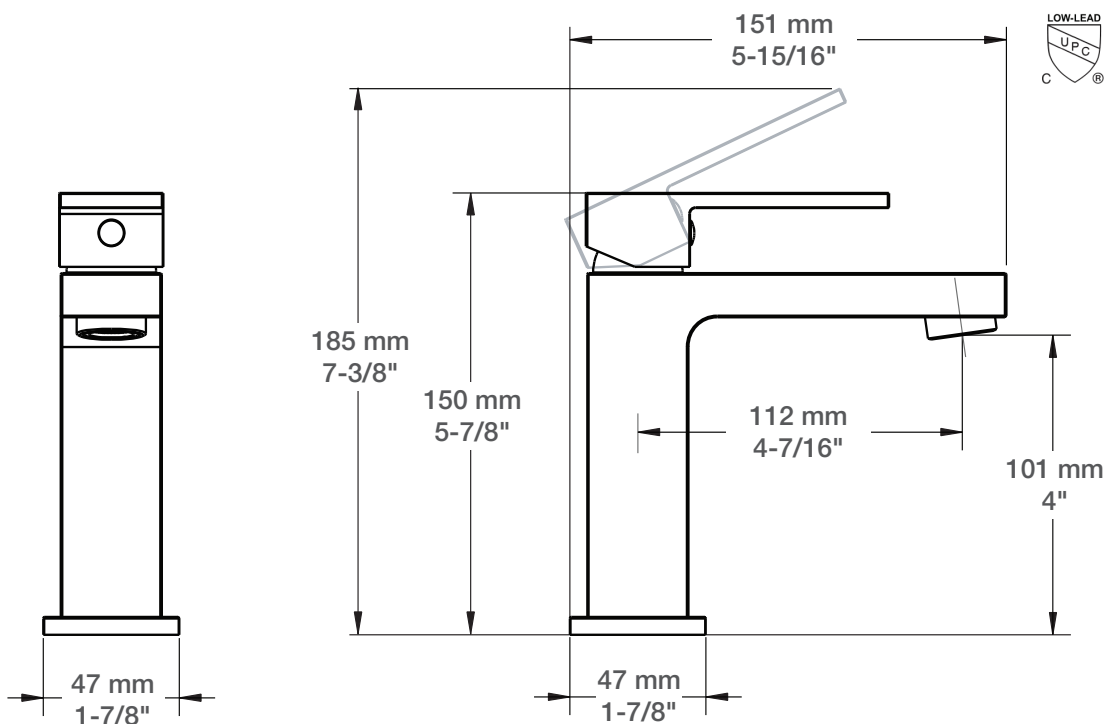

BARIL PRO

Fiche Technique / Spec Sheet O25-1006-1PL-CC

Description

- Robinet de lavabo monotrou, renvoi inclus
- Max. 1.2 gpm / 4,5 L/min @ 60 psi
- Drain à bouton poussoir avec trop-plein inclus (REN-8462-42-CC)
- Boyaux d'alimentation flexibles en PEX gainé de polyamide de 60 cm (24") à raccordement 3/8" comp. (9/16-24 UNEF)
- *Single hole lavatory faucet, drain included*
- *Max. 1.2 gpm / 4,5 L/min @ 60 psi*
- *Push-button drain with overflow included (REN-8462-42-CC)*
- *60 cm (24") polyamide braiding PEX flexible hoses with 3/8" comp. Connection (9/16-24 UNEF)*

Cartouches / Cartridges

- CAR-1025-07

Finis disponibles / Available finishes

- CC: Chrome / *Chrome*
- KK: Noir mat / *Matte black*

Certifications / Standards

- ASME A112.18.1 / CSA B125.1
- NSF / ANSI 61

Débit / Flow rate

Pour les options écologiques, l'aérateur peut différer et être non orientable.
For eco-friendly options, the aerator may differ and be non-adjustable.

O25-1006-1PL-CC	O25-1006-1PL-CC-050	O25-1006-1PL-CC-100
- 4,5 l/min - 60 psi	- 1,9 l/min - 60 psi	- 3,7 l/min - 60 psi
- 1.20 gpm - 60 psi	- 0.50 gpm - 60 psi	- 1.00 gpm - 60 psi