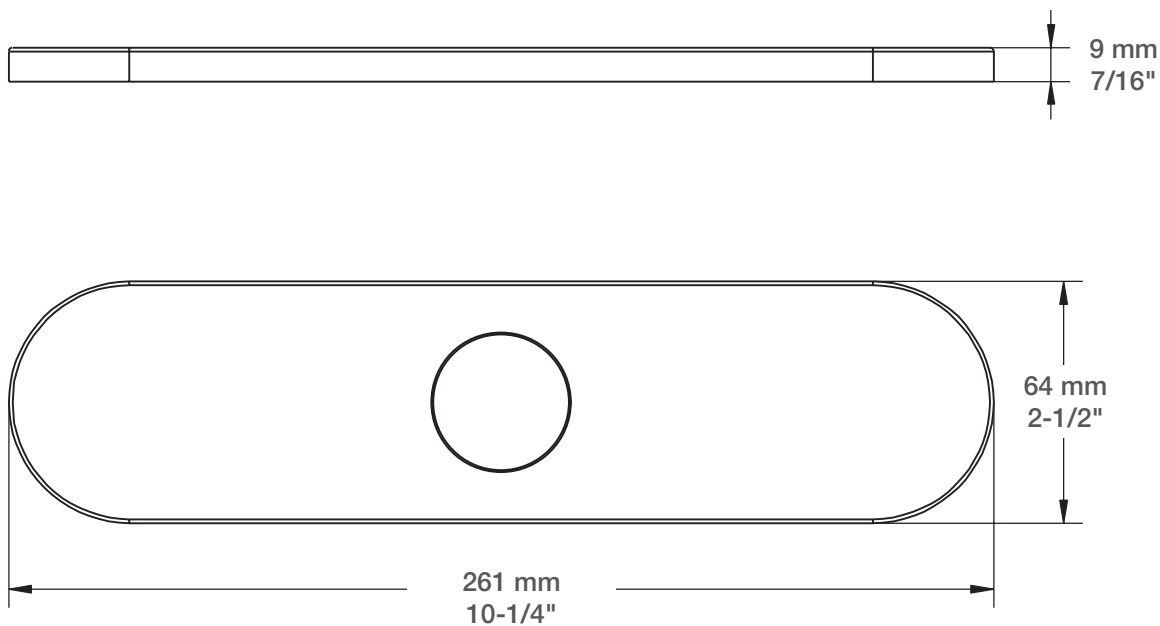

BARIL

PRO

Fiche Technique / Spec Sheet

PLA-0813-41-CC

Description

- Plaque decorative 25 cm (10")
- 25 cm (10") decorative faucet plate

Finis disponibles / Available finishes

- CC: Chrome / Chrome
- KK: Noir mat / Matte black
- SS: Acier inoxydable / Stainless Steel