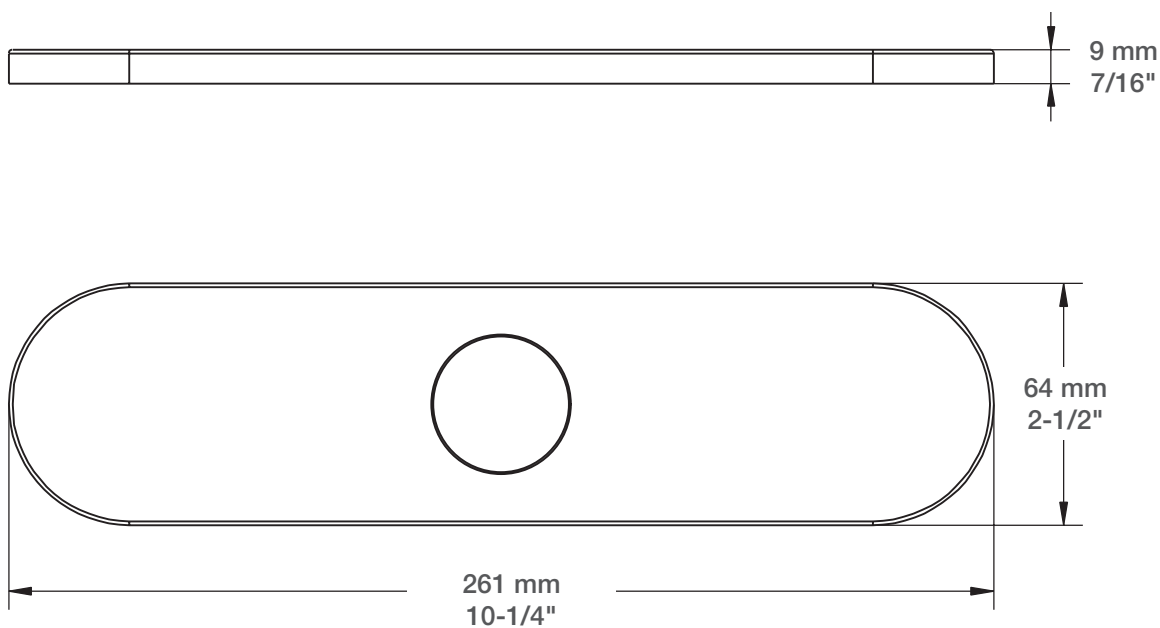

BARIL PRO

Fiche Technique / Spec Sheet

PLA-0813-41-KK

Description

- Plaque decorative 25 cm (10")
- 25 cm (10") decorative faucet plate

Finis disponibles / Available finishes

- CC: Chrome / Chrome
- KK: Noir mat / Matte black
- SS: Acier inoxydable / Stainless Steel